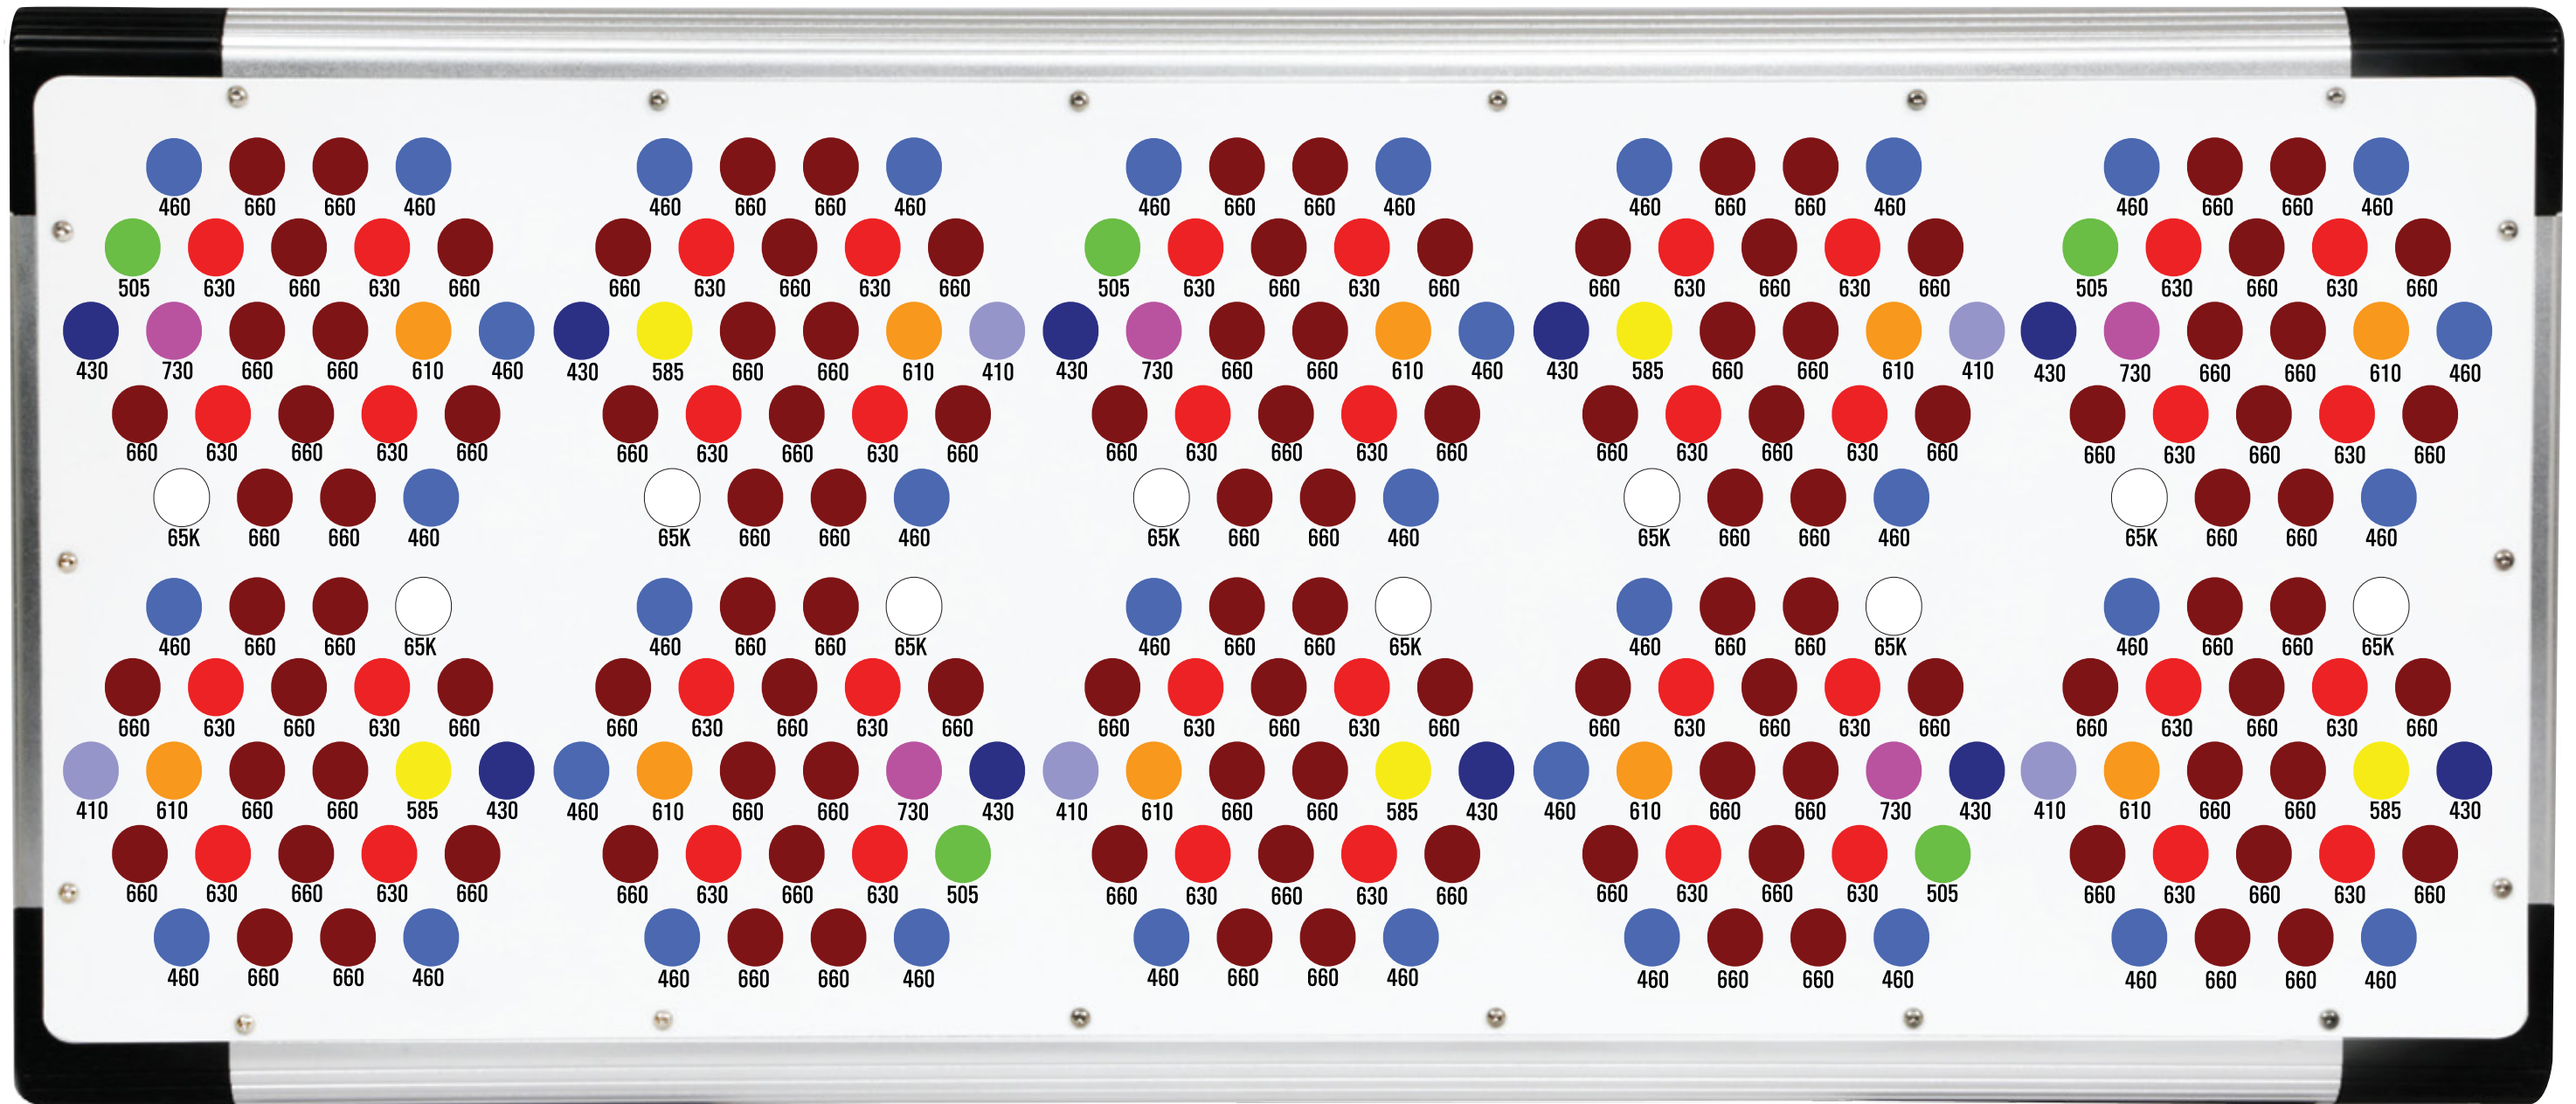

# DIO-WATT™ 720

# 906420

## 450-WATT FULL SPECTRUM LOW PRO

410  
x5

430  
x10

460  
x35

505  
x5

585  
x5

610  
x10

630  
x40

660  
x115

730  
x5

65K  
x10

= 240 DIODES  
AT 3 WATTS EACH