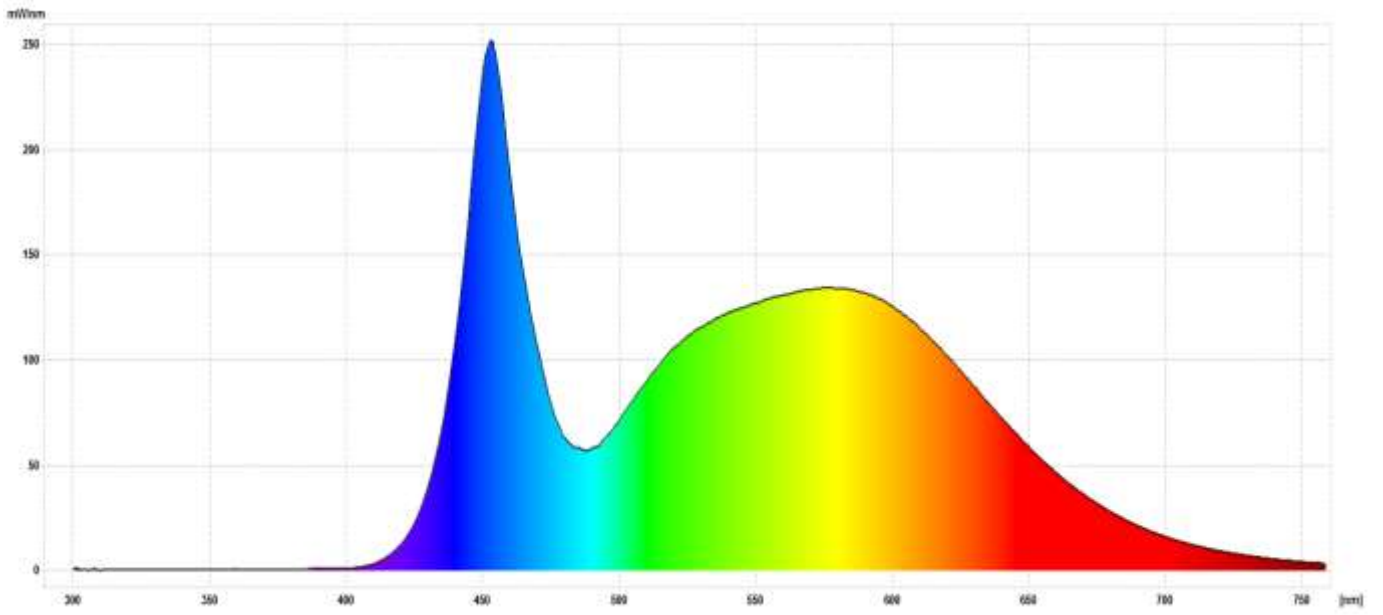

Sunlight Supply, Inc.
National Garden Wholesale.

Spectrum

Part #901448