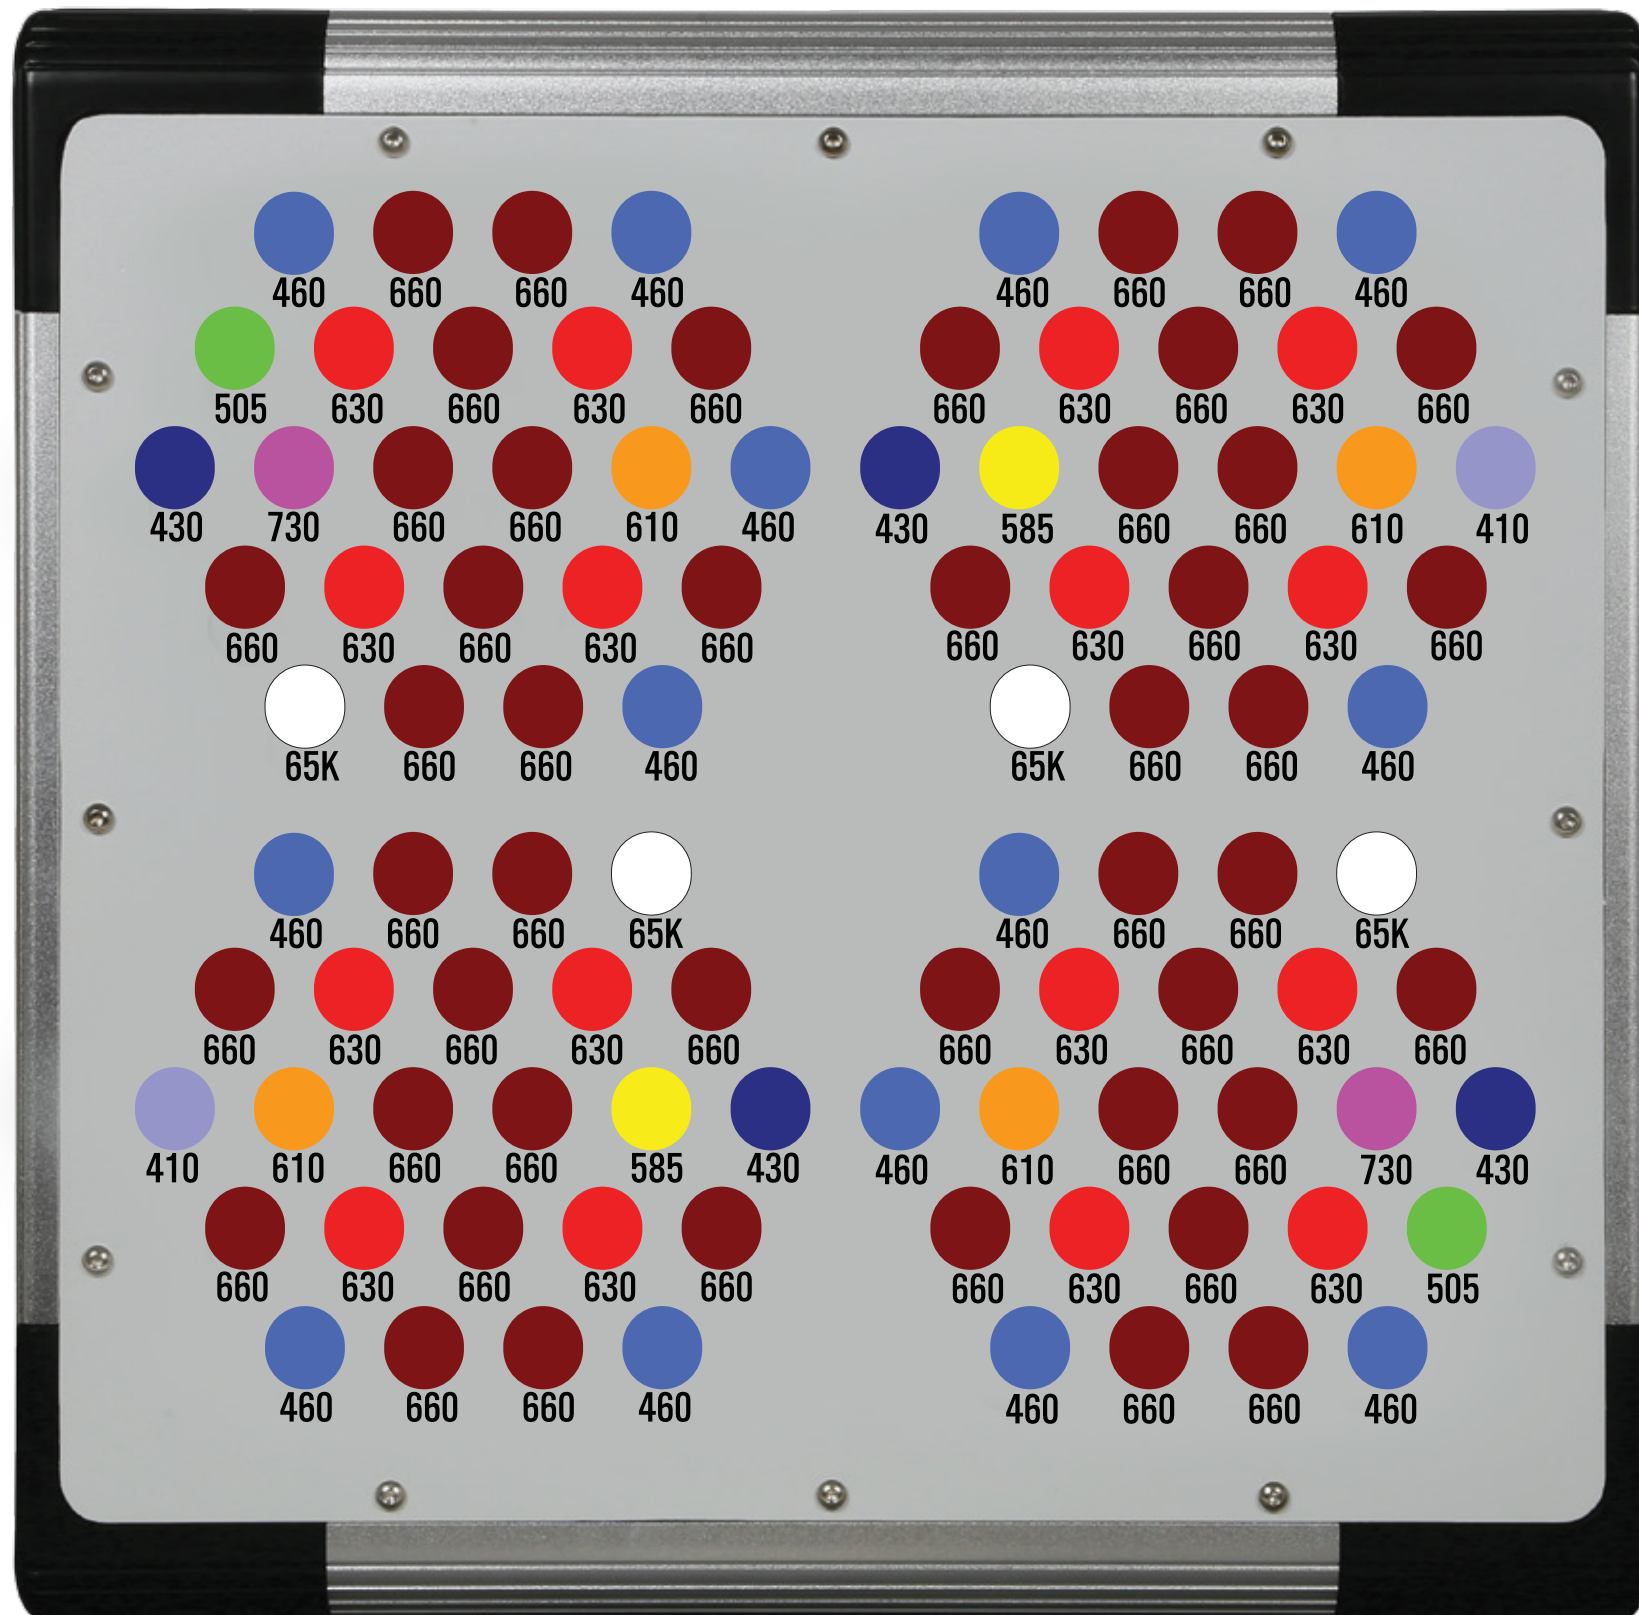

906418

DIO-WATT™ 288

175-WATT FULL SPECTRUM LOW PRO

-  410 x2
-  430 x4
-  460 x14
-  500 x2
-  585 x2
-  610 x4
-  630 x16
-  660 x46
-  730 x2
-  65K x4

= 96 DIODES AT 3 WATTS EACH