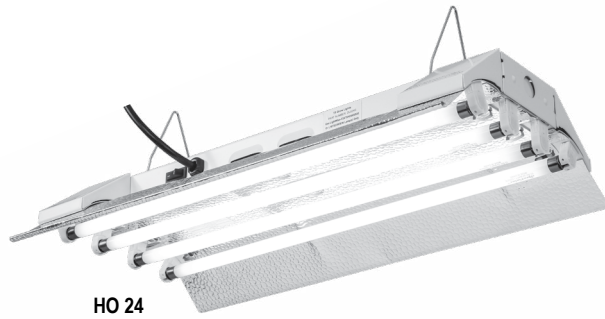

SPECIFICATIONS

AgroFlex™ T5 HO 120 Volt Fluorescent Fixtures

• = yes

ITEM NUMBER	PRODUCT NAME	HO	VHO	UL LISTED	VOLTS	AMPS	# OF LAMPS	LAMP WATTAGE		MAXIMUM DAISY CHAIN	POWER SWITCHES	DIMENSIONS (INCHES)			WEIGHT (LBS)
								EACH	TOTAL			LENGTH	WIDTH	HEIGHT	
960401	AgroFlex 22 T5 HO	•		•	120	0.56	2	24	48	16	1	23.5	7	3	4
960402	AgroFlex 24 T5 HO	•		•	120	1.15	4	24	96	8	1	23.5	12	4	5.4
960403	AgroFlex 42 T5 HO	•		•	120	1	2	54	108	10	1	46.5	12.5	4	6.4
960404	AgroFlex 44 T5 HO	•		•	120	2	4	54	216	5	1	46.5	12.5	4	9
960406	AgroFlex 48 T5 HO	•		•	120	3	8	54	432	2	2	46.5	12.5	4	11.6