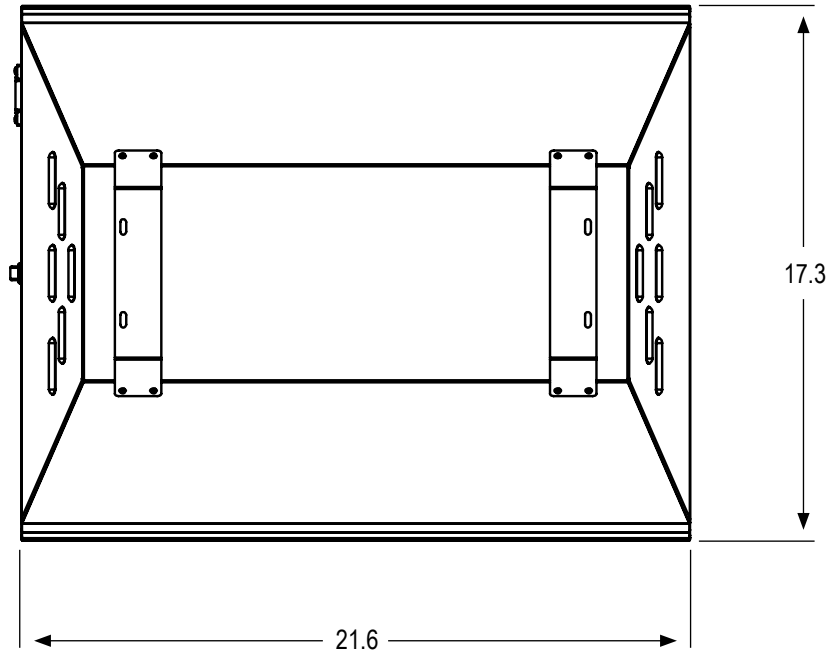

SPECIFICATIONS

LEC315 Light Emitting Ceramic Fixture - 240 Volt

Item #906205

• = yes

•	ETL LISTED
	NOT ETL LISTED
Tested to UL Standard #1598	
	AIR-COOLED
	ACCEPTS GLASS
	HINGED GLASS FRAME
•	DETACHABLE POWER CORD
•	600 VOLT RATED CORD
•	FABRICATED IN USA*
•	2 YEAR WARRANTY ON FIXTURE
•	1 YEAR WARRANTY ON LAMP
BALLAST	
•	240 VOLTS
•	341 WATTS
•	1.42 AMPS
LAMP COMPATIBILITY	
•	CDM-T LIGHT EMITTING CERAMIC (LEC)
Lamp Wattage: 315	
LAMP POSITION	
	HORIZONTAL
•	VERTICAL
LAMP SOCKET TYPE	
•	INTEGRATED - FOR USE WITH CDM-T 315 WATT LEC LAMPS ONLY