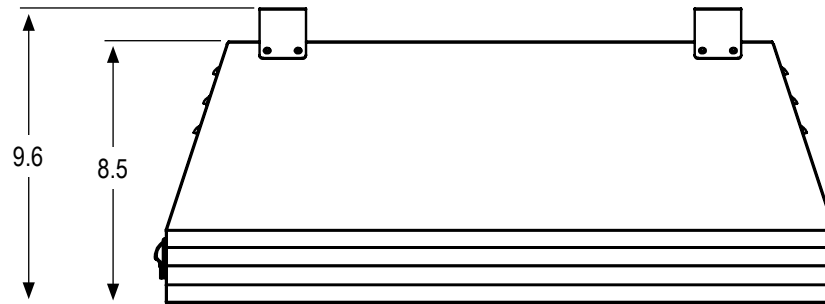

SPECIFICATIONS

LEC315 Light Emitting Ceramic Fixture - 240 Volt

Item #906205

• = yes

•	ETL LISTED
	NOT ETL LISTED
Tested to UL Standard #1598	
	AIR-COOLED
	ACCEPTS GLASS
	HINGED GLASS FRAME
•	DETACHABLE POWER CORD
•	600 VOLT RATED CORD
•	FABRICATED IN USA*
•	2 YEAR WARRANTY ON FIXTURE
•	1 YEAR WARRANTY ON LAMP
BALLAST	
•	240 VOLTS
•	341 WATTS
•	1.42 AMPS
LAMP COMPATIBILITY	
•	CDM-T LIGHT EMITTING CERAMIC (LEC)
Lamp Wattage: 315	
LAMP POSITION	
	HORIZONTAL
•	VERTICAL
LAMP SOCKET TYPE	
•	INTEGRATED - FOR USE WITH CDM-T 315 WATT LEC LAMPS ONLY