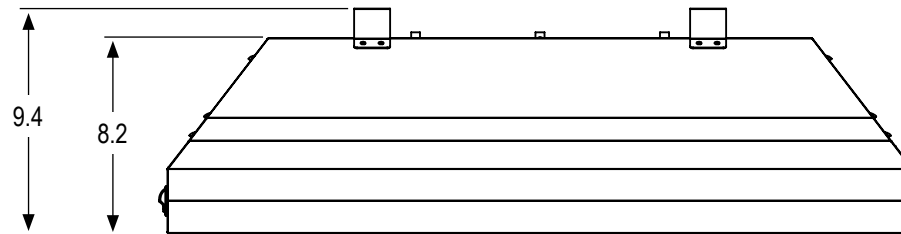

SPECIFICATIONS

LEC630 Light Emitting Ceramic Fixture - 208/240 Volt

Item #906219

• = yes

•	ETL LISTED
	NOT ETL LISTED
Tested to UL Standard #1598	
	AIR-COOLED
	ACCEPTS GLASS
	HINGED GLASS FRAME
•	DETACHABLE POWER CORD
•	600 VOLT RATED CORD
•	FABRICATED IN USA*
•	2 YEAR WARRANTY ON FIXTURE
•	1 YEAR WARRANTY ON LAMP
BALLAST	
•	208 / 240 VOLTS
•	684 WATTS
•	3.7 AMPS (at 208) / 2.85 AMPS (at 240)
LAMP COMPATIBILITY	
•	CDM-T LIGHT EMITTING CERAMIC (LEC)
Lamp Wattage: 315 each (2 lamps/unit)	
LAMP POSITION	
•	HORIZONTAL
	VERTICAL
LAMP SOCKET TYPE	
•	INTEGRATED - FOR USE WITH CDM-T 315 WATT LEC LAMPS ONLY