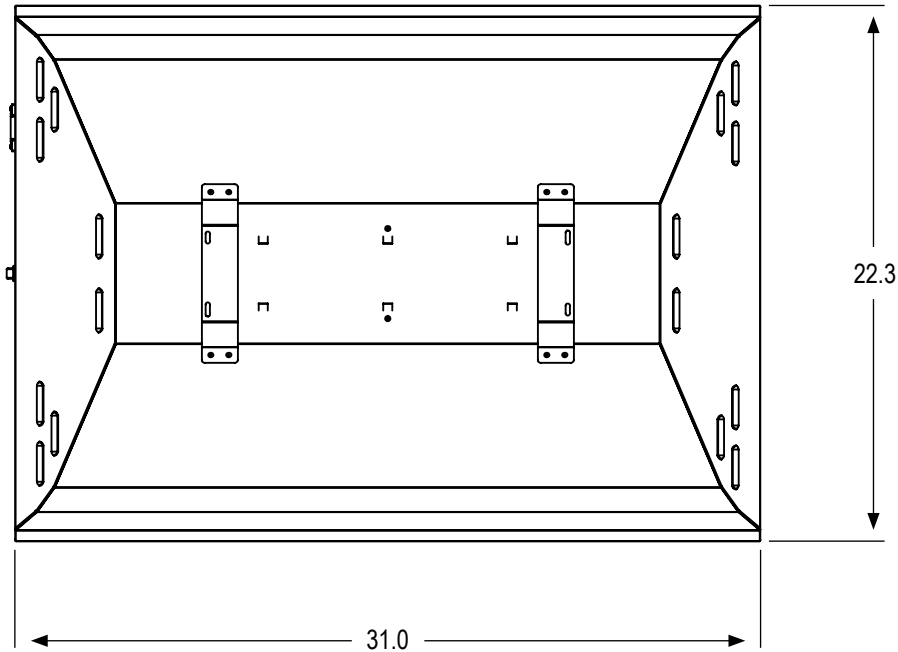

SPECIFICATIONS

LEC630 Light Emitting Ceramic Fixture - 208/240 Volt

Item #906219

• = yes

•	ETL LISTED
	NOT ETL LISTED
Tested to UL Standard #1598	
	AIR-COOLED
	ACCEPTS GLASS
	HINGED GLASS FRAME
•	DETACHABLE POWER CORD
•	600 VOLT RATED CORD
•	FABRICATED IN USA*
•	2 YEAR WARRANTY ON FIXTURE
•	1 YEAR WARRANTY ON LAMP
BALLAST	
•	208 / 240 VOLTS
•	684 WATTS
•	3.7 AMPS (at 208) / 2.85 AMPS (at 240)
LAMP COMPATIBILITY	
•	CDM-T LIGHT EMITTING CERAMIC (LEC)
Lamp Wattage: 315 each (2 lamps/unit)	
LAMP POSITION	
•	HORIZONTAL
	VERTICAL
LAMP SOCKET TYPE	
•	INTEGRATED - FOR USE WITH CDM-T 315 WATT LEC LAMPS ONLY