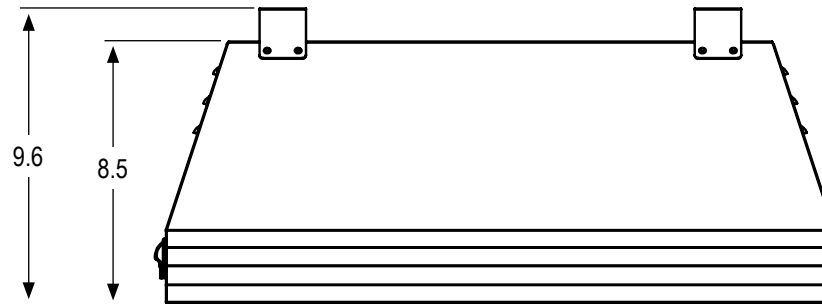

# LEC315 Light Emitting Ceramic Fixture - 208/240 Volt

Item #906205

• = yes

•	ETL LISTED
	NOT ETL LISTED
<b>Tested to UL Standard #1598</b>	
	AIR-COOLED
	ACCEPTS GLASS
	HINGED GLASS FRAME
•	DETACHABLE POWER CORD
•	600 VOLT RATED CORD
•	FABRICATED IN USA*
•	2 YEAR WARRANTY ON FIXTURE
•	1 YEAR WARRANTY ON LAMP
<b>BALLAST</b>	
•	208 / 240 VOLTS
•	341 WATTS
•	1.8 AMPS (at 208) / 1.42 AMPS (at 240)
<b>LAMP COMPATIBILITY</b>	
•	CDM-T LIGHT EMITTING CERAMIC (LEC)
<b>Lamp Wattage: 315</b>	
<b>LAMP POSITION</b>	
	HORIZONTAL
•	VERTICAL
<b>LAMP SOCKET TYPE</b>	
•	INTEGRATED - FOR USE WITH CDM-T 315 WATT LEC LAMPS ONLY