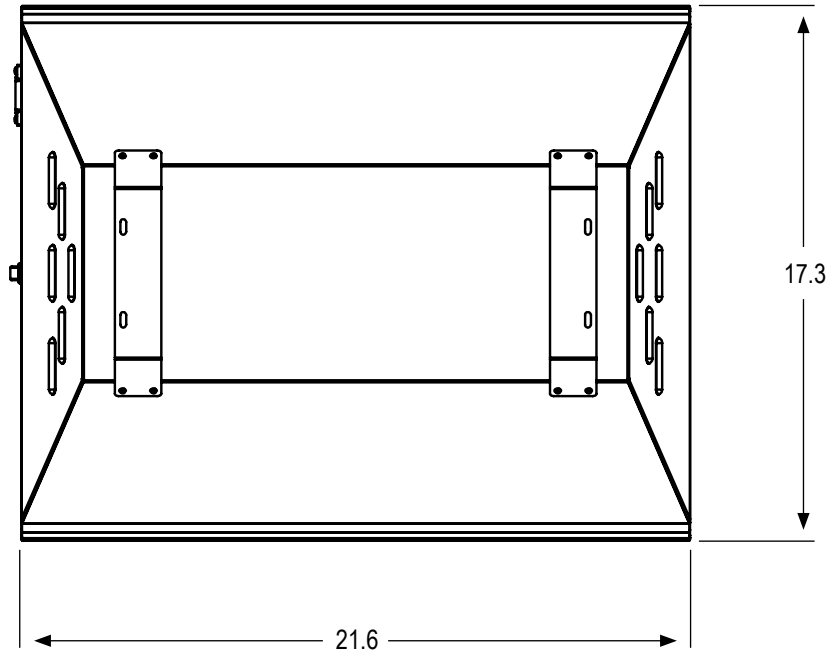

# LEC315 Light Emitting Ceramic Fixture - 208/240 Volt

Item #906205

• = yes

•	ETL LISTED
	NOT ETL LISTED
<b>Tested to UL Standard #1598</b>	
	AIR-COOLED
	ACCEPTS GLASS
	HINGED GLASS FRAME
•	DETACHABLE POWER CORD
•	600 VOLT RATED CORD
•	FABRICATED IN USA*
•	2 YEAR WARRANTY ON FIXTURE
•	1 YEAR WARRANTY ON LAMP
<b>BALLAST</b>	
•	208 / 240 VOLTS
•	341 WATTS
•	1.8 AMPS (at 208) / 1.42 AMPS (at 240)
<b>LAMP COMPATIBILITY</b>	
•	CDM-T LIGHT EMITTING CERAMIC (LEC)
<b>Lamp Wattage: 315</b>	
<b>LAMP POSITION</b>	
	HORIZONTAL
•	VERTICAL
<b>LAMP SOCKET TYPE</b>	
•	INTEGRATED - FOR USE WITH CDM-T 315 WATT LEC LAMPS ONLY