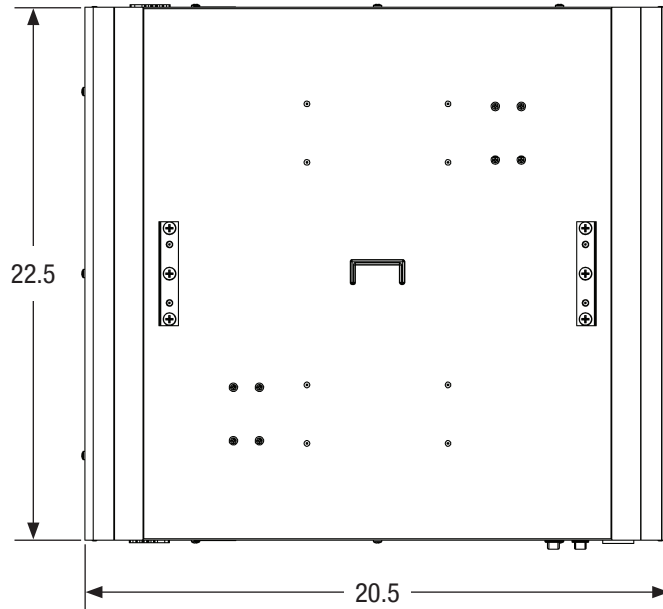

SPECIFICATIONS

Diamond® LEC® Light Emitting Ceramic® 630 Watt Fixture - 120 Volt

Item #906279 & #906280

REFLECTOR WEIGHT: 28 lbs

This document is not intended to be used for installation purposes. We cannot cover all specific applications or anticipate all requirements. All specifications are subject to change without notice.

• = yes

•	ETL LISTED
	NOT ETL LISTED
Tested to UL Standard #1598	
	AIR-COOLED
	ACCEPTS GLASS
	HINGED GLASS FRAME
•	DETACHABLE POWER CORD
•	600 VOLT RATED CORD
•	FABRICATED IN USA*
•	2 YEAR WARRANTY ON FIXTURE
•	1 YEAR WARRANTY ON LAMP
BALLAST	
•	120 VOLTS
•	732 WATTS
•	6.1 AMPS
LAMP COMPATIBILITY	
•	CDM-T LIGHT EMITTING CERAMIC® BRAND
Lamp Wattage: 315 each (2 lamps/unit)	
LAMP POSITION	
•	HORIZONTAL
	VERTICAL
LAMP SOCKET TYPE	
•	INTEGRATED - for use with CDM-T 315 WATT LEC® brand lamps only