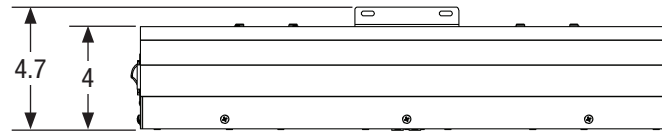

SPECIFICATIONS

Diamond® LEC® Light Emitting Ceramic® 630 Watt Fixture - 120 Volt

Item #906279 & #906280

REFLECTOR WEIGHT: 28 lbs

This document is not intended to be used for installation purposes. We cannot cover all specific applications or anticipate all requirements. All specifications are subject to change without notice.

• = yes

•	ETL LISTED
	NOT ETL LISTED
Tested to UL Standard #1598	
	AIR-COOLED
	ACCEPTS GLASS
	HINGED GLASS FRAME
•	DETACHABLE POWER CORD
•	600 VOLT RATED CORD
•	FABRICATED IN USA*
•	2 YEAR WARRANTY ON FIXTURE
•	1 YEAR WARRANTY ON LAMP
BALLAST	
•	120 VOLTS
•	732 WATTS
•	6.1 AMPS
LAMP COMPATIBILITY	
•	CDM-T LIGHT EMITTING CERAMIC® BRAND
Lamp Wattage: 315 each (2 lamps/unit)	
LAMP POSITION	
•	HORIZONTAL
	VERTICAL
LAMP SOCKET TYPE	
•	INTEGRATED - for use with CDM-T 315 WATT LEC® brand lamps only