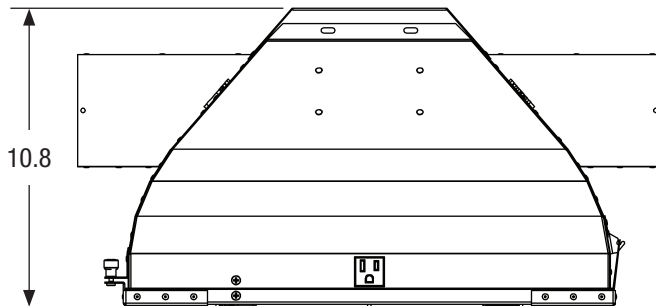

SPECIFICATIONS

LEC® 315 Light Emitting Ceramic® 8 Inch Air-Cooled Fixture - 120 Volt

Item #906264 & #906265

REFLECTOR WEIGHT: 27.6 lbs

• = yes

•	ETL LISTED
	NOT ETL LISTED
Tested to UL Standard #1598	
•	AIR-COOLED
•	ACCEPTS GLASS
•	HINGED GLASS FRAME
•	DETACHABLE POWER CORD
•	600 VOLT RATED CORD
•	FABRICATED IN USA*
•	2 YEAR WARRANTY ON FIXTURE
•	1 YEAR WARRANTY ON LAMP
BALLAST	
•	120 VOLTS
•	360 WATTS
•	3.00 AMPS
LAMP COMPATIBILITY	
•	CDM-T LIGHT EMITTING CERAMIC® BRAND
Lamp Wattage: 315	
LAMP POSITION	
	HORIZONTAL
•	VERTICAL
LAMP SOCKET TYPE	
•	INTEGRATED - for use with CDM-T 315 WATT LEC® brand lamps only