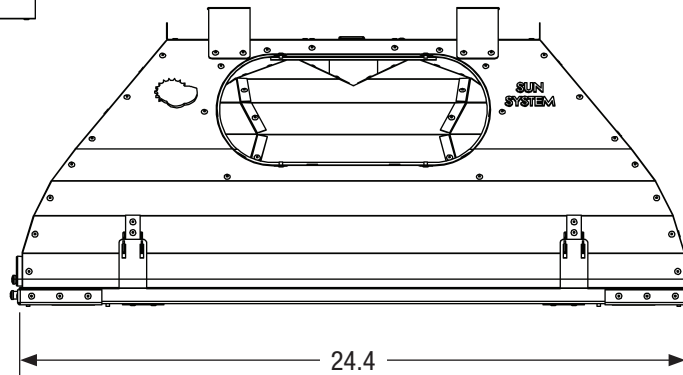

SPECIFICATIONS

LEC® 315 Light Emitting Ceramic® 8 Inch Air-Cooled Fixture - 120 Volt

Item #906264 & #906265

REFLECTOR WEIGHT: 27.6 lbs

• = yes

•	ETL LISTED
	NOT ETL LISTED
Tested to UL Standard #1598	
•	AIR-COOLED
•	ACCEPTS GLASS
•	HINGED GLASS FRAME
•	DETACHABLE POWER CORD
•	600 VOLT RATED CORD
•	FABRICATED IN USA*
•	2 YEAR WARRANTY ON FIXTURE
•	1 YEAR WARRANTY ON LAMP
BALLAST	
•	120 VOLTS
•	360 WATTS
•	3.00 AMPS
LAMP COMPATIBILITY	
•	CDM-T LIGHT EMITTING CERAMIC® BRAND
Lamp Wattage: 315	
LAMP POSITION	
	HORIZONTAL
•	VERTICAL
LAMP SOCKET TYPE	
•	INTEGRATED - for use with CDM-T 315 WATT LEC® brand lamps only