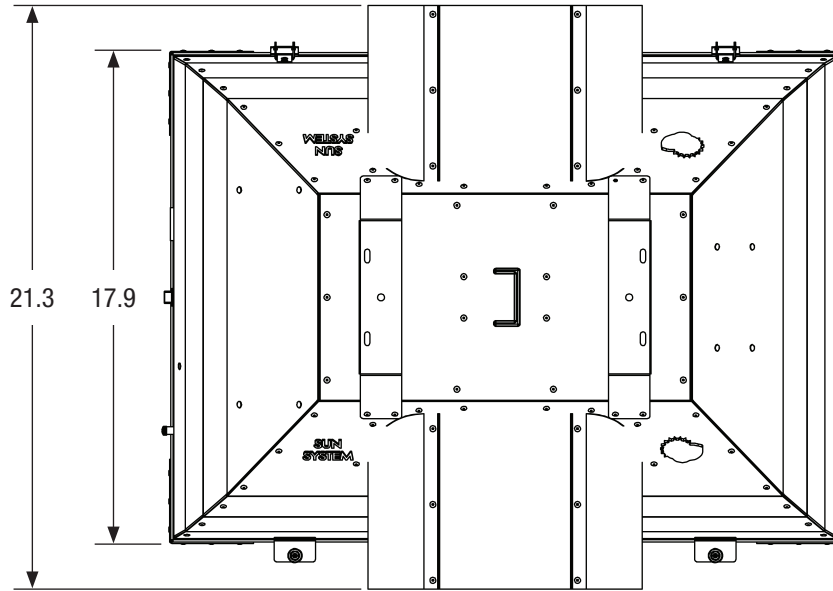

SPECIFICATIONS

LEC® 315 Light Emitting Ceramic® 8 Inch Air-Cooled Fixture - 120 Volt

Item #906264 & #906265

REFLECTOR WEIGHT: 27.6 lbs

• = yes

•	ETL LISTED
	NOT ETL LISTED
Tested to UL Standard #1598	
•	AIR-COOLED
•	ACCEPTS GLASS
•	HINGED GLASS FRAME
•	DETACHABLE POWER CORD
•	600 VOLT RATED CORD
•	FABRICATED IN USA*
•	2 YEAR WARRANTY ON FIXTURE
•	1 YEAR WARRANTY ON LAMP
BALLAST	
•	120 VOLTS
•	360 WATTS
•	3.00 AMPS
LAMP COMPATIBILITY	
•	CDM-T LIGHT EMITTING CERAMIC® BRAND
Lamp Wattage: 315	
LAMP POSITION	
	HORIZONTAL
•	VERTICAL
LAMP SOCKET TYPE	
•	INTEGRATED - for use with CDM-T 315 WATT LEC® brand lamps only