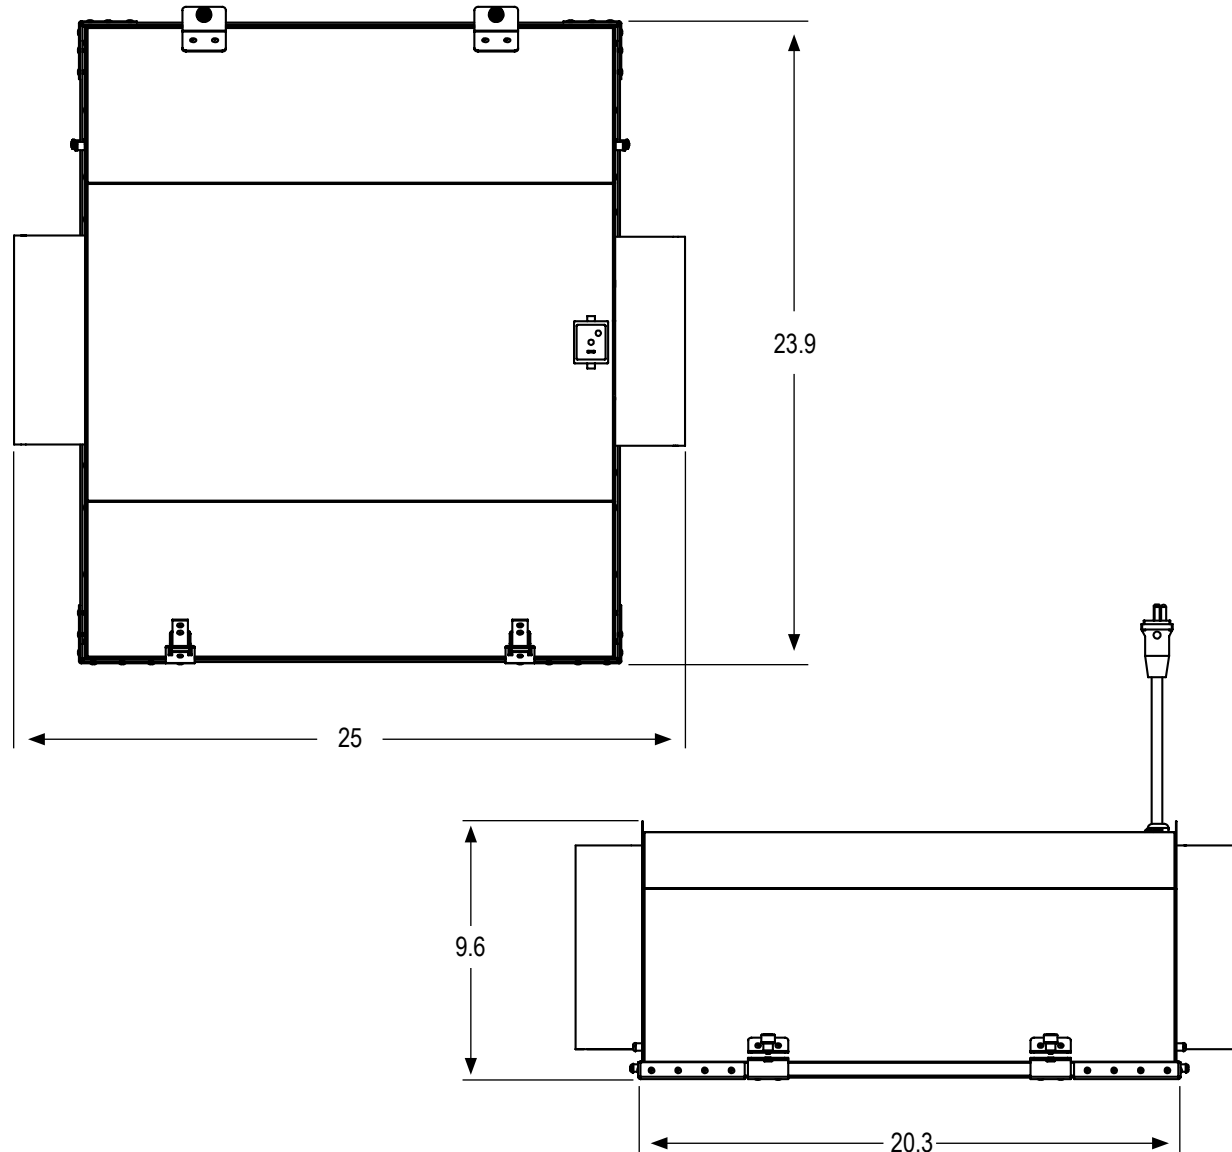

SPECIFICATIONS

Yield Master® 8 Inch Air-Cooled Reflector

Item #904665

• = yes

•	ETL LISTED
	NOT ETL LISTED
Tested to UL Standard #1598	
•	AIR-COOLED
•	ACCEPTS GLASS
•	HINGED GLASS FRAME
	DETACHABLE LAMP CORD
•	600 VOLT RATED CORD
	FABRICATED IN USA*
•	5 YEAR WARRANTY
BALLAST COMPATIBILITY	
•	HPS
•	MH
Max. Wattage: 1000	
LAMP COMPATIBILITY	
•	HPS
•	MH
Max. Wattage: 1000	
LAMP POSITION	
•	HORIZONTAL
	VERTICAL
LAMP SOCKET TYPE	
	INTEGRATED DOUBLE-ENDED
•	INTEGRATED 5KV MOGUL BASE