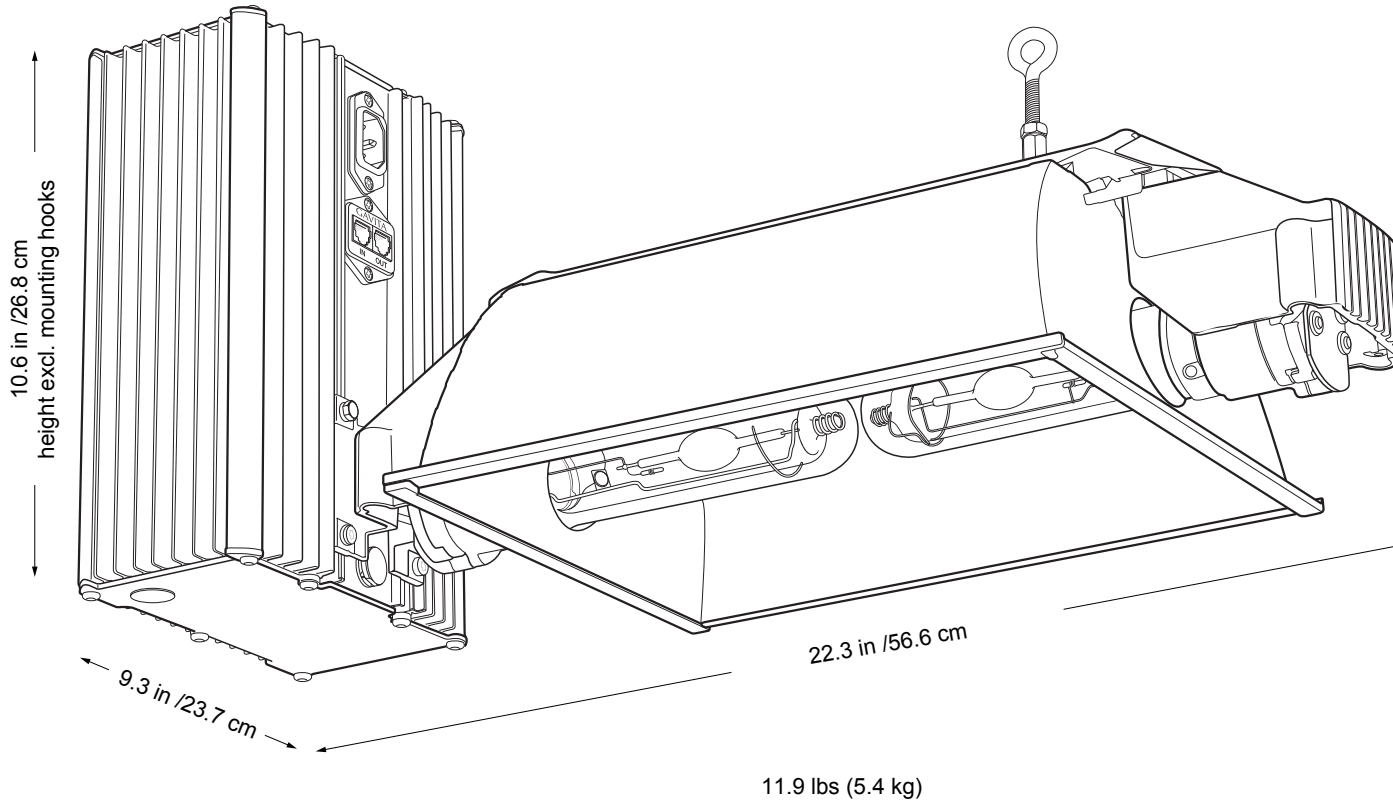

Gavita[®] Pro CMH 630e

208 - 240 Volt 3100° K / 4200° K lamp

SPECIFICATIONS

Item #HGC906053

Item #HGC906054

• ETL LISTED
Tested to UL Standard #8800 Tested to CSA Standard C22.2 No. 250
VOLTAGE
• 208 - 240 V
WATTS: 330 W (50%) / 660 W (100%)
AMPS AT 208 V POWER 1.6 A (50%) / 3.2 A (100%)
AMPS AT 240 V POWER 1.4 A (50%) / 2.75 A (100%)
FREQUENCY: 50/60 Hz
POWER FACTOR (cosϕ): > 0.98
MAX AMBIENT TEMP: 32-86° F (0-30° C)
COMPATIBLE CONTROLLERS
HGC906120 Gavita EL1 Master Controller HGC906121 Gavita EL2 Master Controller
REPLACEMENT REFLECTOR
HGC907119 Gavita MW 140 SE CMH
COMPATIBLE LAMPS (U/O rated)
HGC901575 Philips Master Color CMH-TP 315 930/U/O HGC901573 Philips Master Color CMH-TP 315 942/U/O
COMPATIBLE POWER CORD
HGC111954 Power cord US 240 V, 2.5 meter / 8.2 ft
COMPATIBLE INTERCONNECT CABLE
HGC906107 Interconnect cable RJ HGC906171 Interconnect cable RJ HGC906170 Repeater bus connection kit

HGC906053 Gavita[®] Pro 630 e SE 208-240 CMH 3100° K Spec-Sheet- Last Updated 01/27/2020