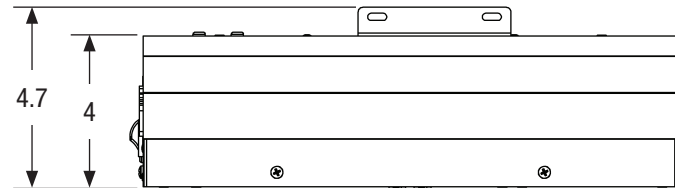

SPECIFICATIONS

Diamond® LEC® Light Emitting Ceramic® 315 Watt Fixture - 120 Volt

Item #906275 & #906276

• = yes

REFLECTOR WEIGHT: 14.9 lbs

•	ETL LISTED
	NOT ETL LISTED
Tested to UL Standard #1598	
	AIR-COOLED
	ACCEPTS GLASS
	HINGED GLASS FRAME
•	DETACHABLE POWER CORD
•	600 VOLT RATED CORD
•	FABRICATED IN USA*
•	2 YEAR WARRANTY ON FIXTURE
•	1 YEAR WARRANTY ON LAMP
BALLAST	
•	120 VOLTS
•	360 WATTS
•	3.00 AMPS
LAMP COMPATIBILITY	
•	CDM-T LIGHT EMITTING CERAMIC® BRAND
Lamp Wattage: 315	
LAMP POSITION	
•	HORIZONTAL
	VERTICAL
LAMP SOCKET TYPE	
•	INTEGRATED - for use with CDM-T 315 WATT LEC® brand lamps only