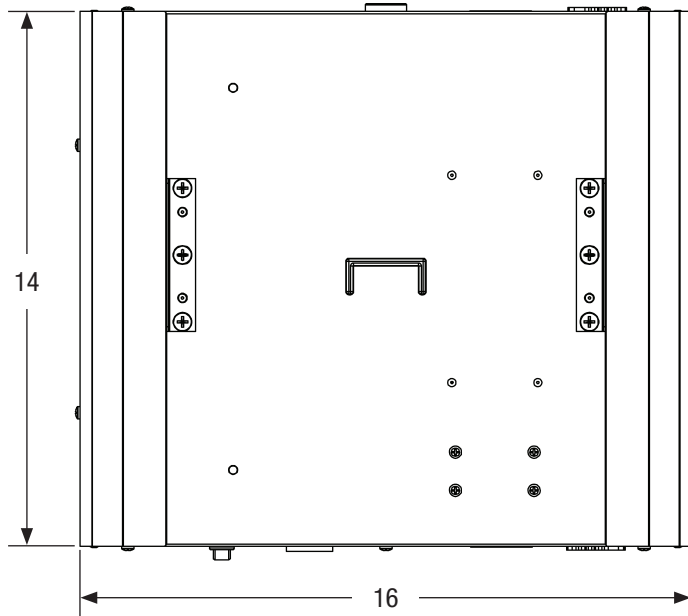

SPECIFICATIONS

Diamond® LEC® Light Emitting Ceramic® 315 Watt Fixture - 120 Volt

Item #906275 & #906276

• = yes

REFLECTOR WEIGHT: 14.9 lbs

•	ETL LISTED
	NOT ETL LISTED
Tested to UL Standard #1598	
	AIR-COOLED
	ACCEPTS GLASS
	HINGED GLASS FRAME
•	DETACHABLE POWER CORD
•	600 VOLT RATED CORD
•	FABRICATED IN USA*
•	2 YEAR WARRANTY ON FIXTURE
•	1 YEAR WARRANTY ON LAMP
BALLAST	
•	120 VOLTS
•	360 WATTS
•	3.00 AMPS
LAMP COMPATIBILITY	
•	CDM-T LIGHT EMITTING CERAMIC® BRAND
Lamp Wattage: 315	
LAMP POSITION	
•	HORIZONTAL
	VERTICAL
LAMP SOCKET TYPE	
•	INTEGRATED - for use with CDM-T 315 WATT LEC® brand lamps only