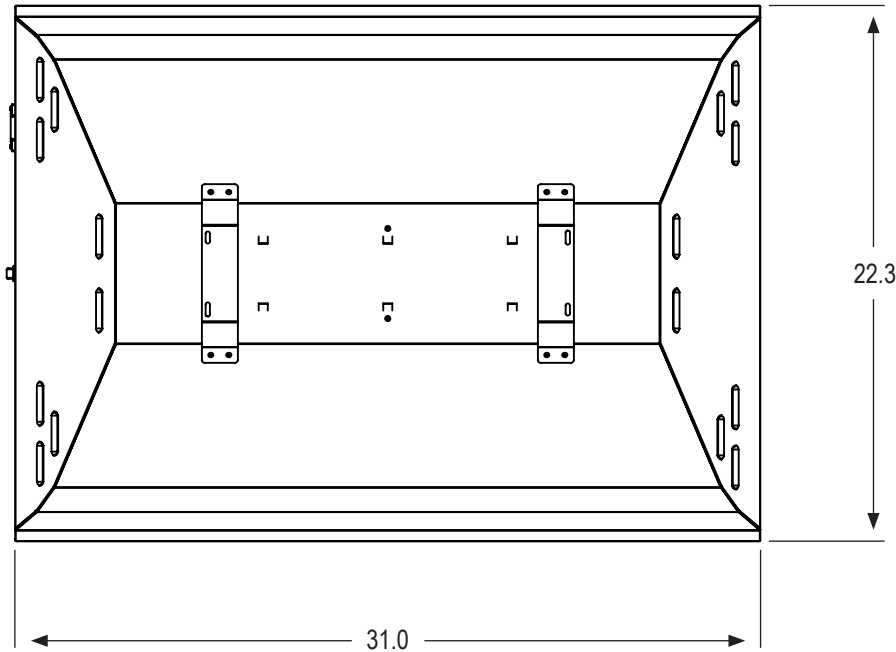

SPECIFICATIONS

LEC® 630 Light Emitting Ceramic® Fixture - 120 Volt

Item #906217 & #906223

REFLECTOR WEIGHT: 23.5 lbs

• = yes

•	ETL LISTED
	NOT ETL LISTED
Tested to UL Standard #1598	
	AIR-COOLED
	ACCEPTS GLASS
	HINGED GLASS FRAME
•	DETACHABLE POWER CORD
•	600 VOLT RATED CORD
•	FABRICATED IN USA*
•	2 YEAR WARRANTY ON FIXTURE
•	1 YEAR WARRANTY ON LAMP
BALLAST	
•	120 VOLTS
•	732 WATTS
•	6.1 AMPS
LAMP COMPATIBILITY	
•	CDM-T LIGHT EMITTING CERAMIC® BRAND
Lamp Wattage: 315 each (2 lamps/unit)	
LAMP POSITION	
•	HORIZONTAL
	VERTICAL
LAMP SOCKET TYPE	
•	INTEGRATED - for use with CDM-T 315 WATT LEC® brand lamps only