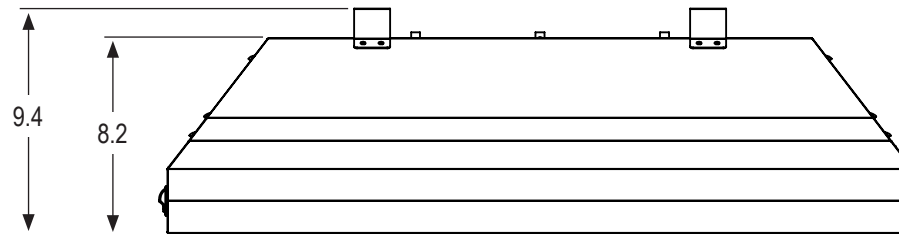

SPECIFICATIONS

LEC® 630 Light Emitting Ceramic® Fixture - 120 Volt

Item #906217 & #906223

REFLECTOR WEIGHT: 23.5 lbs

• = yes

•	ETL LISTED
	NOT ETL LISTED
Tested to UL Standard #1598	
	AIR-COOLED
	ACCEPTS GLASS
	HINGED GLASS FRAME
•	DETACHABLE POWER CORD
•	600 VOLT RATED CORD
•	FABRICATED IN USA*
•	2 YEAR WARRANTY ON FIXTURE
•	1 YEAR WARRANTY ON LAMP
BALLAST	
•	120 VOLTS
•	732 WATTS
•	6.1 AMPS
LAMP COMPATIBILITY	
•	CDM-T LIGHT EMITTING CERAMIC® BRAND
Lamp Wattage: 315 each (2 lamps/unit)	
LAMP POSITION	
•	HORIZONTAL
	VERTICAL
LAMP SOCKET TYPE	
•	INTEGRATED - for use with CDM-T 315 WATT LEC® brand lamps only